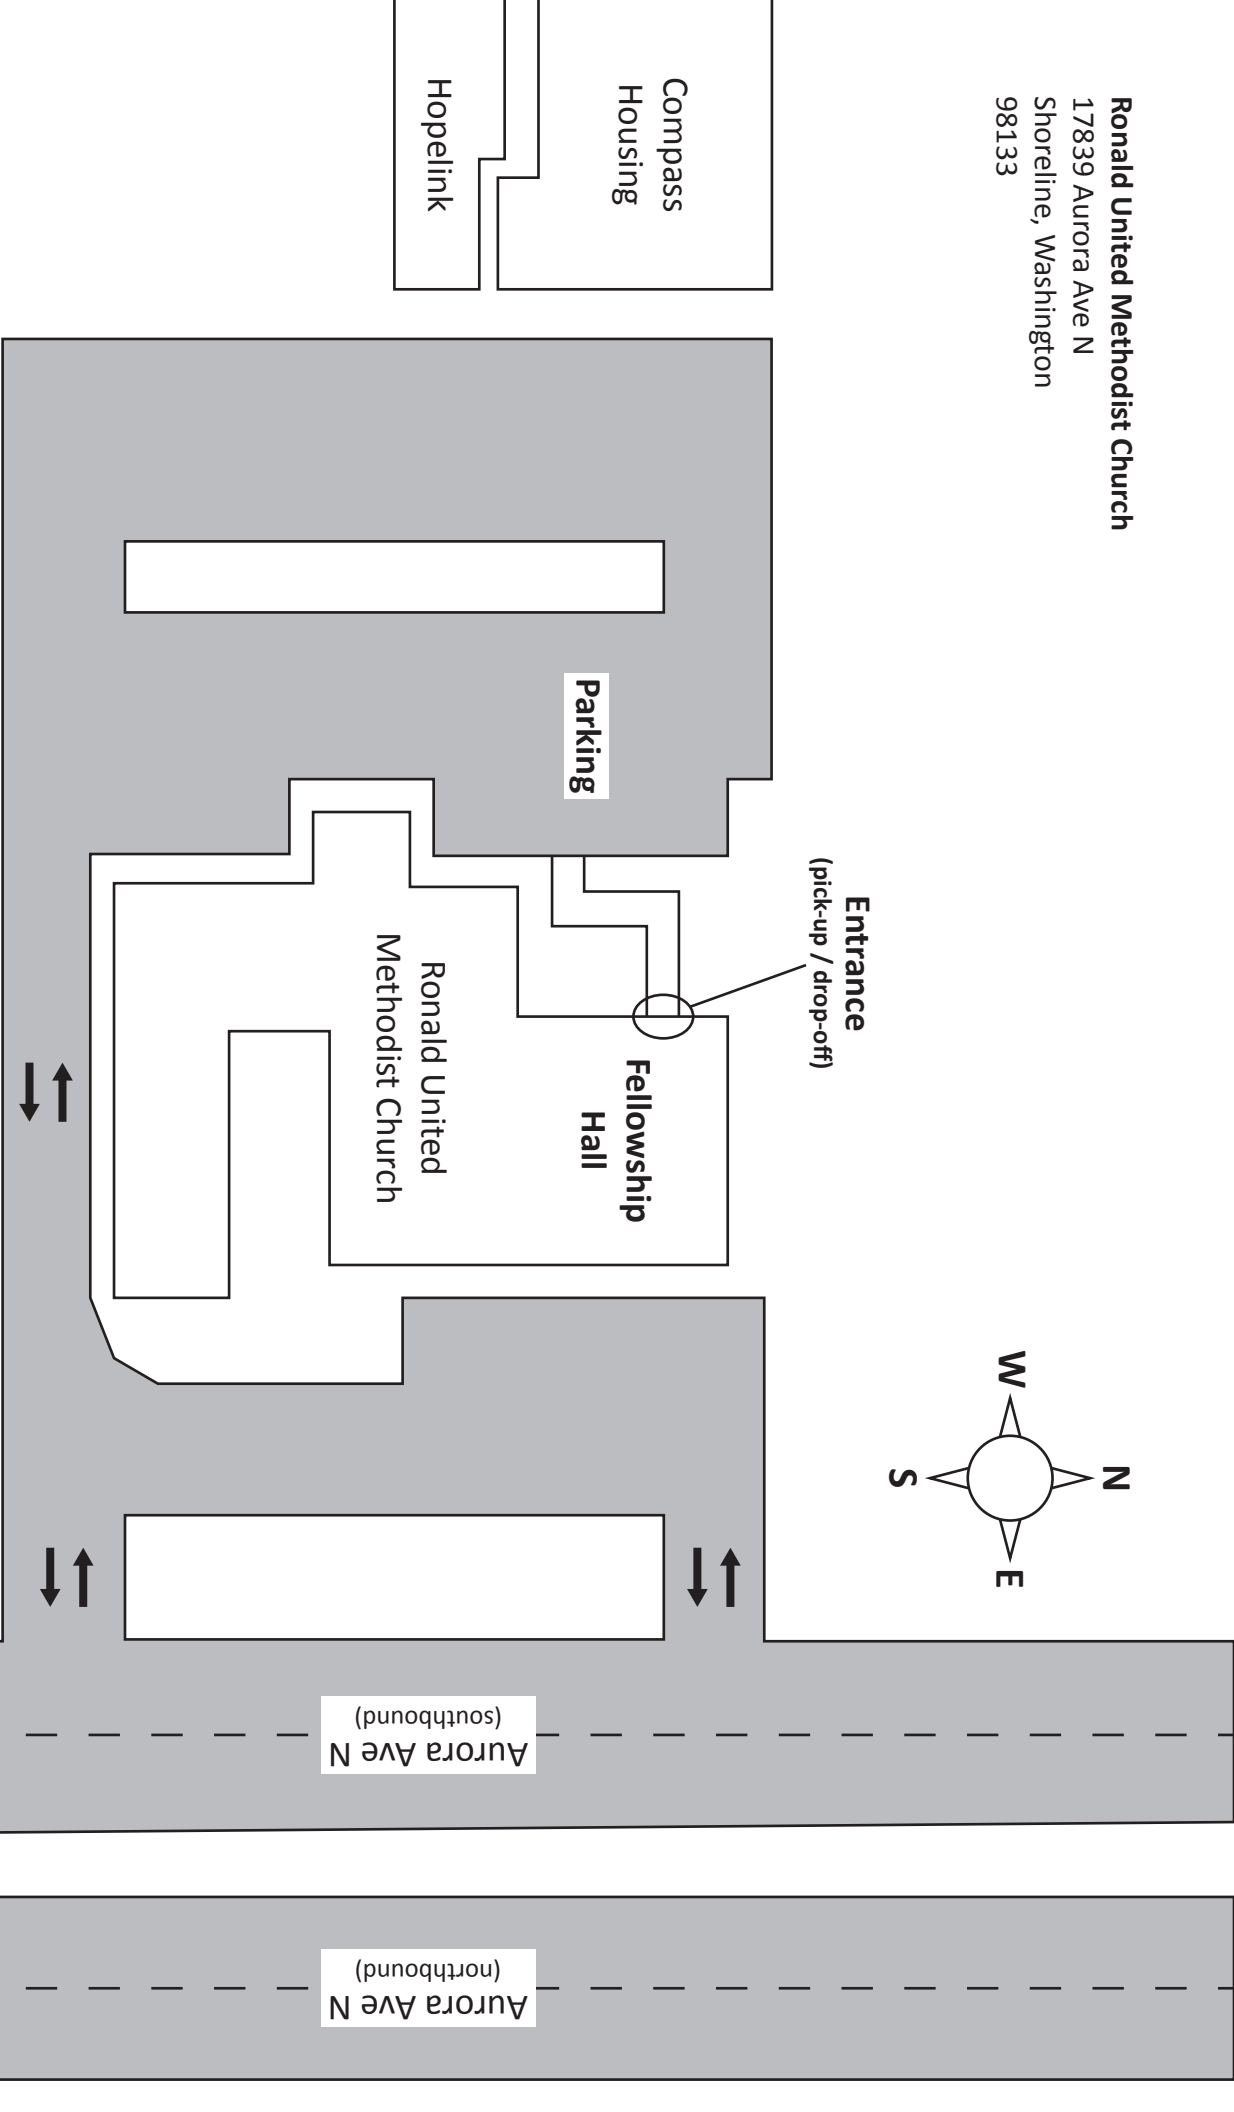

**Ronald United Methodist Church**  
17839 Aurora Ave N  
Shoreline, Washington  
98133

The pod meets in the **Fellowship Hall** in the basement of the church building. The entrance to the Fellowship Hall is behind the church as you are facing it from Aurora Avenue (across from Hopelink on the West side of the building). Please do not park or enter the building at any other location.